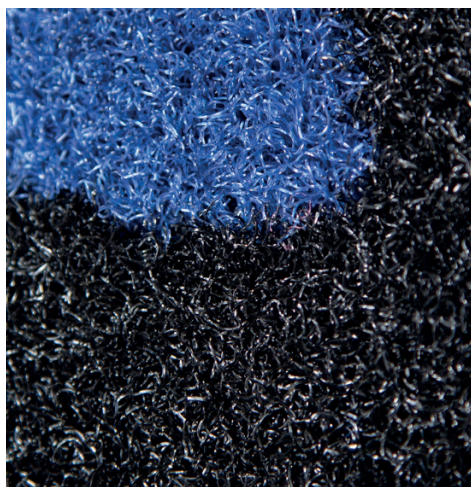

OptiBrush

Logo Mats • Outdoor

Optibrush mats feature your custom logo or artwork on durable nylon monofibers. Combine maximum of 2 colours for the artwork.

- Durable Nylon Brush monofibers make for excellent scraping action.
- Solution Dyed fibers for 100% UV-resistance.
- Bleach and chemical resistant.
- Optional drainage holes allow for excellent drainage.

OptiBrush

Logo Mats • Outdoor

Standard Sizes (cm)

60x85	120x200
75x85	120x240
80x120	150x200
85x150	150x250
85x300	150x300
120x180	

Maximum size: 200 cm x 1000 cm or 240 cm x 550 cm
 Maximum 2 colours per design
 Size Tolerance: +/- 2%

100% Nylon Carpet

Reinforced rubber edges

Claw backing - Drainage holes

B305

B421

B312

B417

B523

Specifications

Yarn: Coarse continuous filament Solution Dyed Nylon

Carpet weight: 1.300 g/m²

Rubber: 100% Nitrile EXS™ thickness 2,9mm

Total weight: 5,20 kg/m²