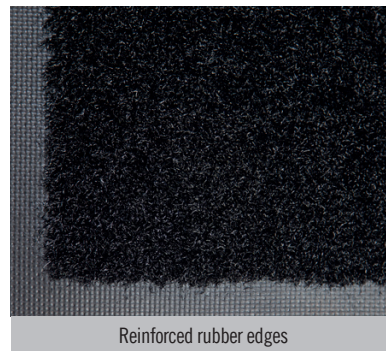

OptiBrush

Logo Mats • Outdoor

Optibrush mats feature your custom logo or artwork on durable nylon monofibers. Combine maximum of 2 colours for the artwork.

- Durable Nylon Brush monofibers make for excellent scraping action.
- Solution Dyed fibers for 100% UV-resistance.
- Bleach and chemical resistant.
- Optional drainage holes allow for excellent drainage.

OptiBrush

Logo Mats • Outdoor

Standard Sizes (cm)

60x85	120x200
75x85	120x240
80x120	150x200
85x150	150x250
85x300	150x300
120x180	

Maximum size: 200 cm x 1000 cm or 240 cm x 550 cm
 Maximum 2 colours per design
 Size Tolerance: +/- 2%

100% Nylon Carpet

Reinforced rubber edges

Claw backing - Drainage holes

B305

B421

B312

B417

B523