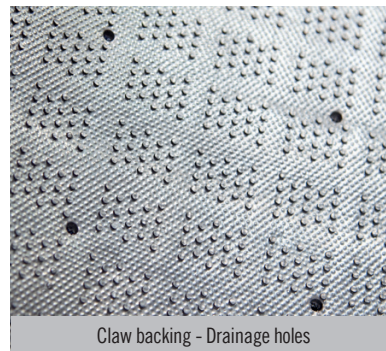

OptiBrush

Logo Mats • Outdoor

Optibrush mats feature your custom logo or artwork on durable nylon monofibers. Combine maximum of 2 colours for the artwork.

- Durable Nylon Brush monofibers make for excellent scraping action.
- Solution Dyed fibers for 100% UV-resistance.
- Bleach and chemical resistant.
- Optional drainage holes allow for excellent drainage.

OptiBrush

Logo Mats • Outdoor

Standard Sizes (cm)

60x85	120x200
75x85	120x240
80x120	150x200
85x150	150x250
85x300	150x300
120x180	

Maximum size: 200 cm x 1000 cm or 240 cm x 550 cm
 Maximum 2 colours per design
 Size Tolerance: +/- 2%

100% Nylon Carpet

Reinforced rubber edges

Claw backing - Drainage holes

B305

B421

B312

B417

B523