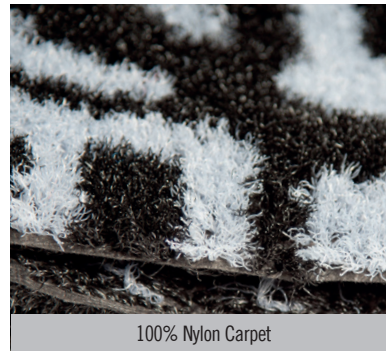

OptiBrush

Logo Mats • Outdoor

Optibrush mats feature your custom logo or artwork on durable nylon monofibers. Combine maximum of 2 colours for the artwork.

- Durable Nylon Brush monofibers make for excellent scraping action.
- Solution Dyed fibers for 100% UV-resistance.
- Bleach and chemical resistant.
- Optional drainage holes allow for excellent drainage.

OptiBrush

Logo Mats • Outdoor

Standard Sizes (cm)

60x85	120x200
75x85	120x240
80x120	150x200
85x150	150x250
85x300	150x300
120x180	

Maximum size: 200 cm x 1000 cm or 240 cm x 550 cm
 Maximum 2 colours per design
 Size Tolerance: +/- 2%

100% Nylon Carpet

Reinforced rubber edges

Claw backing - Drainage holes

B305

B421

B312

B417

B523